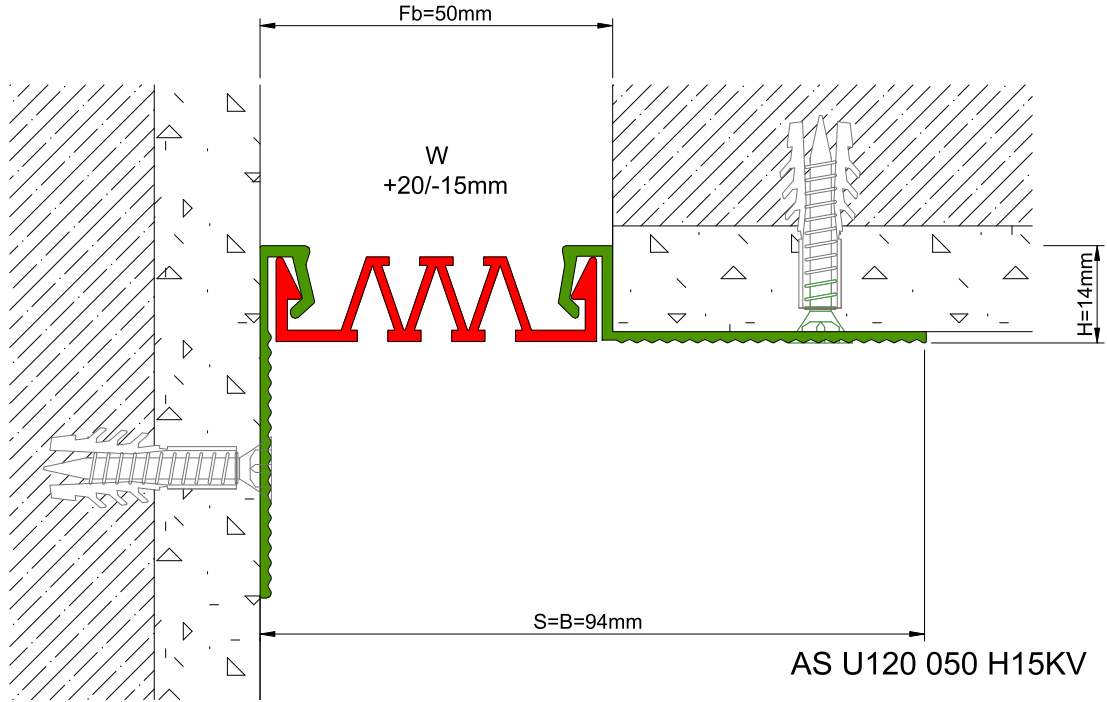

AS U120 surface mounted profile can easily be installed by means of screws to all types of wall & ceiling. Ribbed elastomeric gasket gains the profile a remarkable movement ability and compensates level differences on both sides of the wall. Slide-in gasket system lets the profile to be used at exterior applications as well as interior areas. Profiles up to 150 mm gap are applied with single gasket while the wider ones are with double gaskets joined with a connector profile.

\* Visuals are representative and the profile configuration may differ depending on the characteristics requested.

GASKET COLORS    **BLACK**    GREY    BEIGE    Custom Colors available.

LOCATION	MODEL	GAP (Fb) mm	HEIGHT (H) MM	OVERALL WIDTH (B) mm	VISIBLE WIDTH (S) mm	MOVEMENT (W) mm	LOAD CAPACITY	STANDARD LENGTH (mt)
Wall to Wall	AS U120-030	30	15	119	119	+10 / -6	N/A	3
	AS U120-050	50	15	139	139	+20 / -15	N/A	3
	AS U120-080	80	15	169	169	+40 / -30	N/A	3
	AS U120-100	100	15	189	189	+20 / -50	N/A	3
	AS U120-120	120	15	209	209	+60 / -50	N/A	3
	AS U120-150	150	15	239	239	+30 / -80	N/A	3
	AS U120-200	200	15	289	289	+40 / -100	N/A	3
	AS U120-200M	200	15	289	289	+40 / -100	N/A	3

Note: Please ask for different sizes

AS U120 050 H15V

AS U120 050 H15KV

Profil No Profile Number	AS U120 050	AS U120 050K
Fb (mm)	50	50
H (mm) yaklaşık approx.	15	15
W± (mm) yaklaşık approx.	+20/-15	+20/-15
Renk Color	Alüminyum: Natürel, Fitiller: Siyah, gri, diğer Aluminum: Natural, Inserts: Black, grey, others	
Malzeme Material	Alüminyum, EPDM Kauçuk(siyah), Termoplastik Kauçuk (gri ve diğer) Aluminum, EPDM Rubber(black), Thermoplastic Rubber (grey and others)	
Standart Uzunluk Standard Length	3	