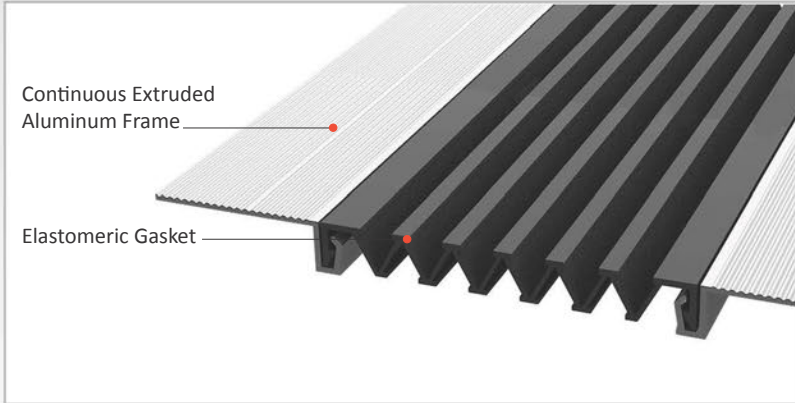

AS U120 surface mounted profile can easily be installed by means of screws to all types of wall & ceiling. Ribbed elastomeric gasket gains the profile a remarkable movement ability and compensates level differences on both sides of the wall. Slide-in gasket system lets the profile to be used at exterior applications as well as interior areas. Profiles up to 150 mm gap are applied with single gasket while the wider ones are with double gaskets joined with a connector profile.

- Application Areas** : Indoor & Outdoor / Wall & Ceiling
- Ideal for** : Shopping Malls, Airports, Residences, Hospitals, Hotels, Commercial & Public Buildings etc.
- Material** : Mill Finish Aluminum (Anodizing optional), EPDM (Only in Black Color) or TPE Gasket
- Aluminum Alloy** : 6063 AA-USA / EN AW 6063
- Optional Supplies** : Fire Barrier, Waterproof EPDM membrane

\* Visuals are representative and the profile configuration may differ depending on the characteristics requested.

GASKET COLORS    **BLACK**    GREY    BEIGE    Custom Colors available.

LOCATION	MODEL	GAP (Fb) mm	HEIGHT (H) MM	OVERALL WIDTH (B) mm	VISIBLE WIDTH (S) mm	MOVEMENT (W) mm	LOAD CAPACITY	STANDARD LENGTH (mt)
Wall to Wall	AS U120-030	30	15	119	119	+10 / -6	N/A	3
	AS U120-050	50	15	139	139	+20 / -15	N/A	3
	AS U120-080	80	15	169	169	+40 / -30	N/A	3
	AS U120-100	100	15	189	189	+20 / -50	N/A	3
	AS U120-120	120	15	209	209	+60 / -50	N/A	3
	AS U120-150	150	15	239	239	+30 / -80	N/A	3
	AS U120-200	200	15	289	289	+40 / -100	N/A	3
	AS U120-200M	200	15	289	289	+40 / -100	N/A	3