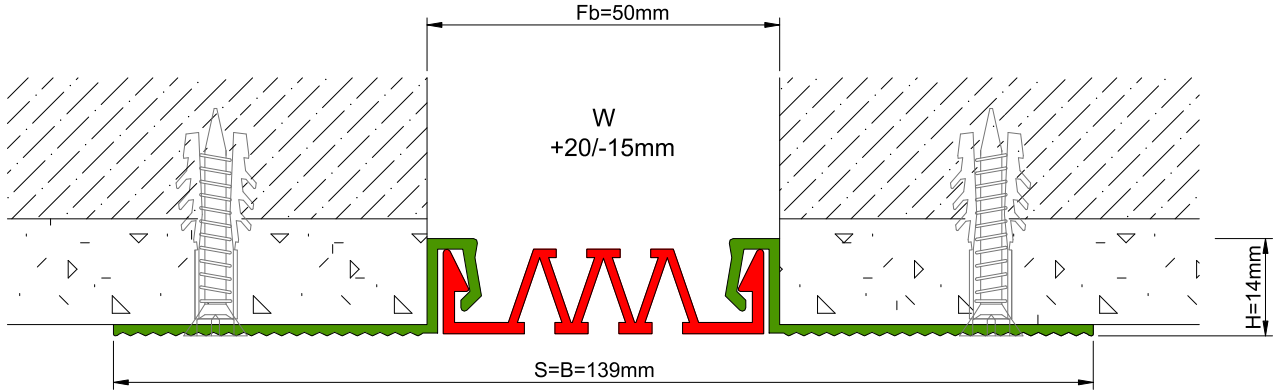

AS U120 surface mounted profile can easily be installed by means of screws to all types of wall & ceiling. Ribbed elastomeric gasket gains the profile a remarkable movement ability and compensates level differences on both sides of the wall. Slide-in gasket system lets the profile to be used at exterior applications as well as interior areas. Profiles up to 150 mm gap are applied with single gasket while the wider ones are with double gaskets joined with a connector profile.

\* Visuals are representative and the profile configuration may differ depending on the characteristics requested.

GASKET COLORS    **BLACK**    GREY    BEIGE    Custom Colors available.

LOCATION	MODEL	GAP (Fb) mm	HEIGHT (H) MM	OVERALL WIDTH (B) mm	VISIBLE WIDTH (S) mm	MOVEMENT (W) mm	LOAD CAPACITY	STANDARD LENGTH (mt)
Wall to Wall	AS U120-030	30	15	119	119	+10 / -6	N/A	3
	AS U120-050	50	15	139	139	+20 / -15	N/A	3
	AS U120-080	80	15	169	169	+40 / -30	N/A	3
	AS U120-100	100	15	189	189	+20 / -50	N/A	3
	AS U120-120	120	15	209	209	+60 / -50	N/A	3
	AS U120-150	150	15	239	239	+30 / -80	N/A	3
	AS U120-200	200	15	289	289	+40 / -100	N/A	3
	AS U120-200M	200	15	289	289	+40 / -100	N/A	3

Note: Please ask for different sizes

AS U120 050 H15V

AS U120 050 H15KV

Profil No Profile Number	AS U120 050	AS U120 050K
Fb (mm)	50	50
H (mm) yaklaşık approx.	15	15
W± (mm) yaklaşık approx.	+20/-15	+20/-15
Renk Color	Alüminyum: Natürel, Fitiller: Siyah, gri, diğer Aluminum: Natural, Inserts: Black, grey, others	
Malzeme Material	Alüminyum, EPDM Kauçuk(siyah), Termoplastik Kauçuk (gri ve diğer) Aluminum, EPDM Rubber(black), Thermoplastic Rubber (grey and others)	
Standart Uzunluk Standard Length	3	