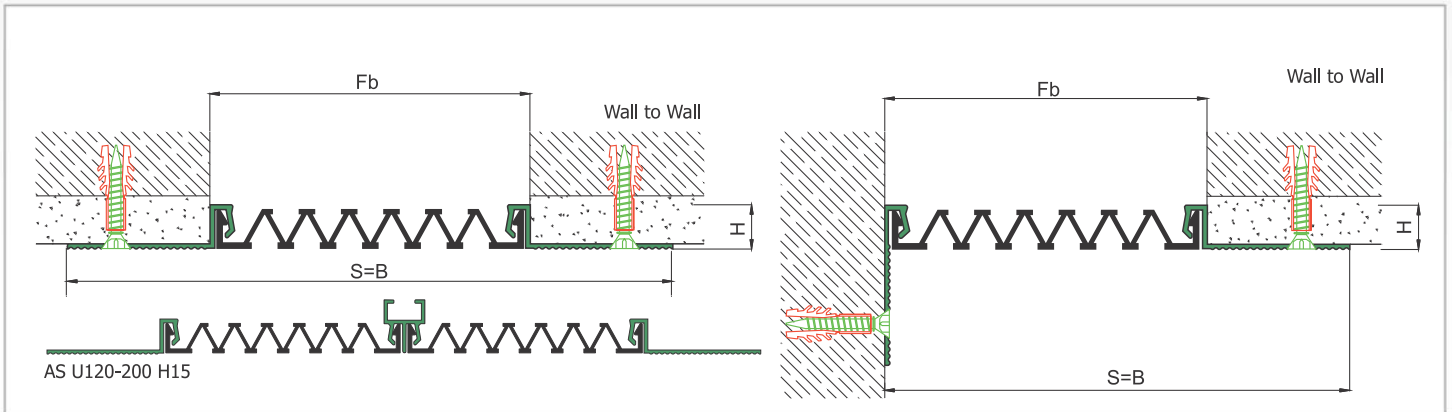

AS U120 surface mounted profile can easily be installed by means of screws to all types of wall & ceiling. Ribbed elastomeric gasket gains the profile a remarkable movement ability and compensates level differences on both sides of the wall. Slide-in gasket system lets the profile to be used at exterior applications as well as interior areas. Profiles up to 150 mm gap are applied with single gasket while the wider ones are with double gaskets joined with a connector profile.

\* Visuals are representative and the profile configuration may differ depending on the characteristics requested.

GASKET COLORS    **BLACK**    GREY    BEIGE    Custom Colors available.

LOCATION	MODEL	GAP (Fb) mm	HEIGHT (H) MM	OVERALL WIDTH (B) mm	VISIBLE WIDTH (S) mm	MOVEMENT (W) mm	LOAD CAPACITY	STANDARD LENGTH (mt)
Wall to Wall	AS U120-030	30	15	119	119	+10 / -6	N/A	3
	AS U120-050	50	15	139	139	+20 / -15	N/A	3
	AS U120-080	80	15	169	169	+40 / -30	N/A	3
	AS U120-100	100	15	189	189	+20 / -50	N/A	3
	AS U120-120	120	15	209	209	+60 / -50	N/A	3
	AS U120-150	150	15	239	239	+30 / -80	N/A	3
	AS U120-200	200	15	289	289	+40 / -100	N/A	3
	AS U120-200M	200	15	289	289	+40 / -100	N/A	3

Note: Please ask for different sizes

AS U120 050 H15V

AS U120 050 H15KV

Profil No Profile Number	AS U120 050	AS U120 050K
Fb (mm)	50	50
H (mm) yaklaşık approx.	15	15
W± (mm) yaklaşık approx.	+20/-15	+20/-15
Renk Color	Alüminyum: Natürel, Fitiller: Siyah, gri, diğer Aluminum: Natural, Inserts: Black, grey, others	
Malzeme Material	Alüminyum, EPDM Kauçuk(siyah), Termoplastik Kauçuk (gri ve diğer) Aluminum, EPDM Rubber(black), Thermoplastic Rubber (grey and others)	
Standart Uzunluk Standard Length	3	