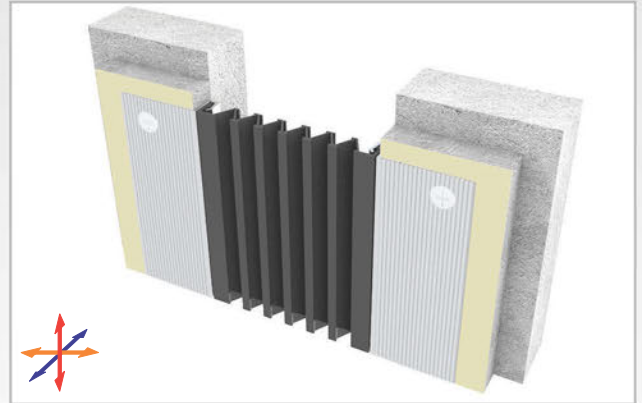

AS U120 surface mounted profile can easily be installed by means of screws to all types of wall & ceiling. Ribbed elastomeric gasket gains the profile a remarkable movement ability and compensates level differences on both sides of the wall. Slide-in gasket system lets the profile to be used at exterior applications as well as interior areas. Profiles up to 150 mm gap are applied with single gasket while the wider ones are with double gaskets joined with a connector profile.

- Application Areas** : Indoor & Outdoor / Wall & Ceiling
- Ideal for** : Shopping Malls, Airports, Residences, Hospitals, Hotels, Commercial & Public Buildings etc.
- Material** : Mill Finish Aluminum (Anodizing optional), EPDM (Only in Black Color) or TPE Gasket
- Aluminum Alloy** : 6063 AA-USA / EN AW 6063
- Optional Supplies** : Fire Barrier, Waterproof EPDM membrane

\* Visuals are representative and the profile configuration may differ depending on the characteristics requested.

GASKET COLORS    **BLACK**    GREY    BEIGE    Custom Colors available.

LOCATION	MODEL	GAP (Fb) mm	HEIGHT (H) MM	OVERALL WIDTH (B) mm	VISIBLE WIDTH (S) mm	MOVEMENT (W) mm	LOAD CAPACITY	STANDARD LENGTH (mt)
Wall to Wall	AS U120-030	30	15	119	119	+10 / -6	N/A	3
	AS U120-050	50	15	139	139	+20 / -15	N/A	3
	AS U120-080	80	15	169	169	+40 / -30	N/A	3
	AS U120-100	100	15	189	189	+20 / -50	N/A	3
	AS U120-120	120	15	209	209	+60 / -50	N/A	3
	AS U120-150	150	15	239	239	+30 / -80	N/A	3
	AS U120-200	200	15	289	289	+40 / -100	N/A	3
	AS U120-200M	200	15	289	289	+40 / -100	N/A	3